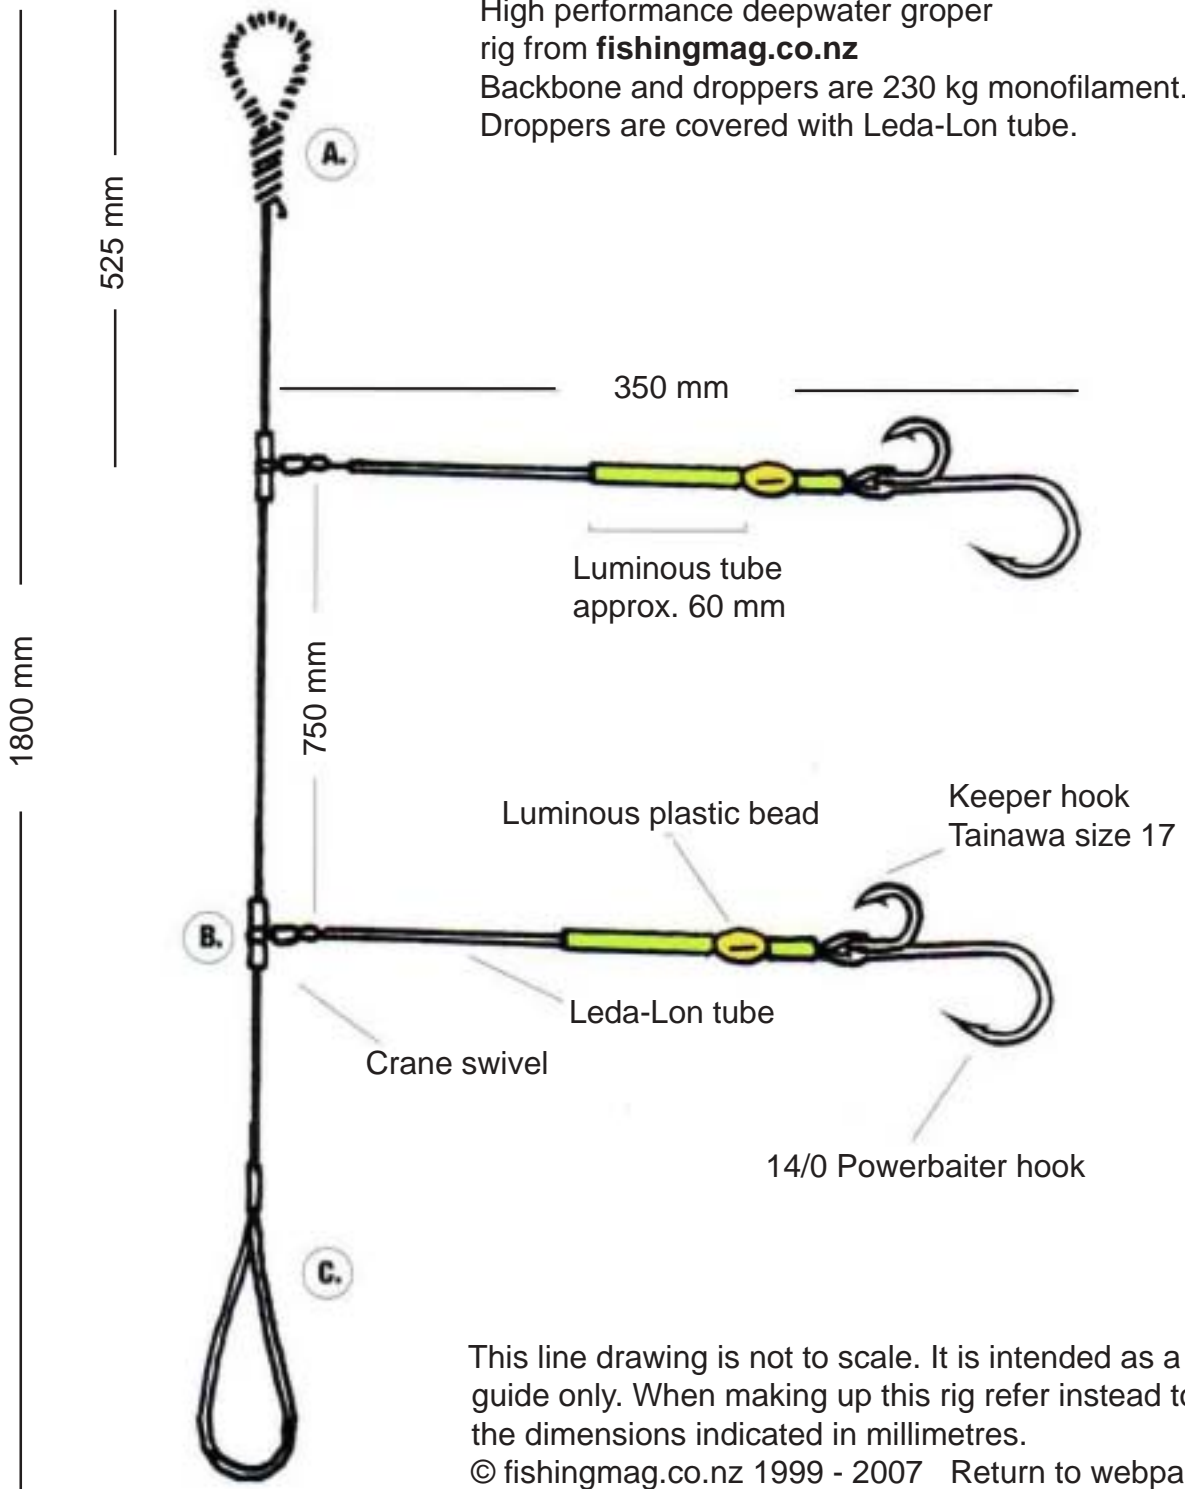

# Deepwater Groper Rig

High performance deepwater groper

rig from [fishingmag.co.nz](http://fishingmag.co.nz)

Backbone and droppers are 230 kg monofilament.

Droppers are covered with Leda-Lon tube.

This line drawing is not to scale. It is intended as a guide only. When making up this rig refer instead to the dimensions indicated in millimetres.